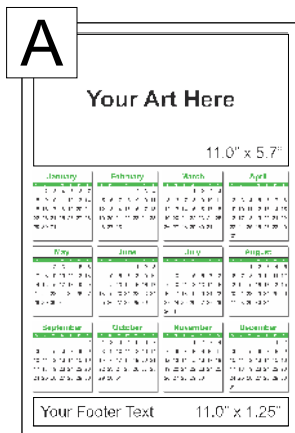

2017 Calendars

Large Calendars 12" x 18"

Stock Choices:

- 14pt C2S
- UV Coated (Optional)
- 100# White Matte

Layouts

Header Art:
Camera Ready
11" x 5.7"

Footer Area:
Personalized Text or
Camera Ready Art
11" x 1.25"

2017 Calendars

Small Calendars 5.5" x 8.5"

Stock Choices:

- 14pt C2S
- UV Coated (Optional)
- 100# White Matte

Layouts

Header Art:
Camera Ready
5.15" x 2.65"

Footer Area:
Personalized Text or
Camera Ready Art
5.15" x .585"